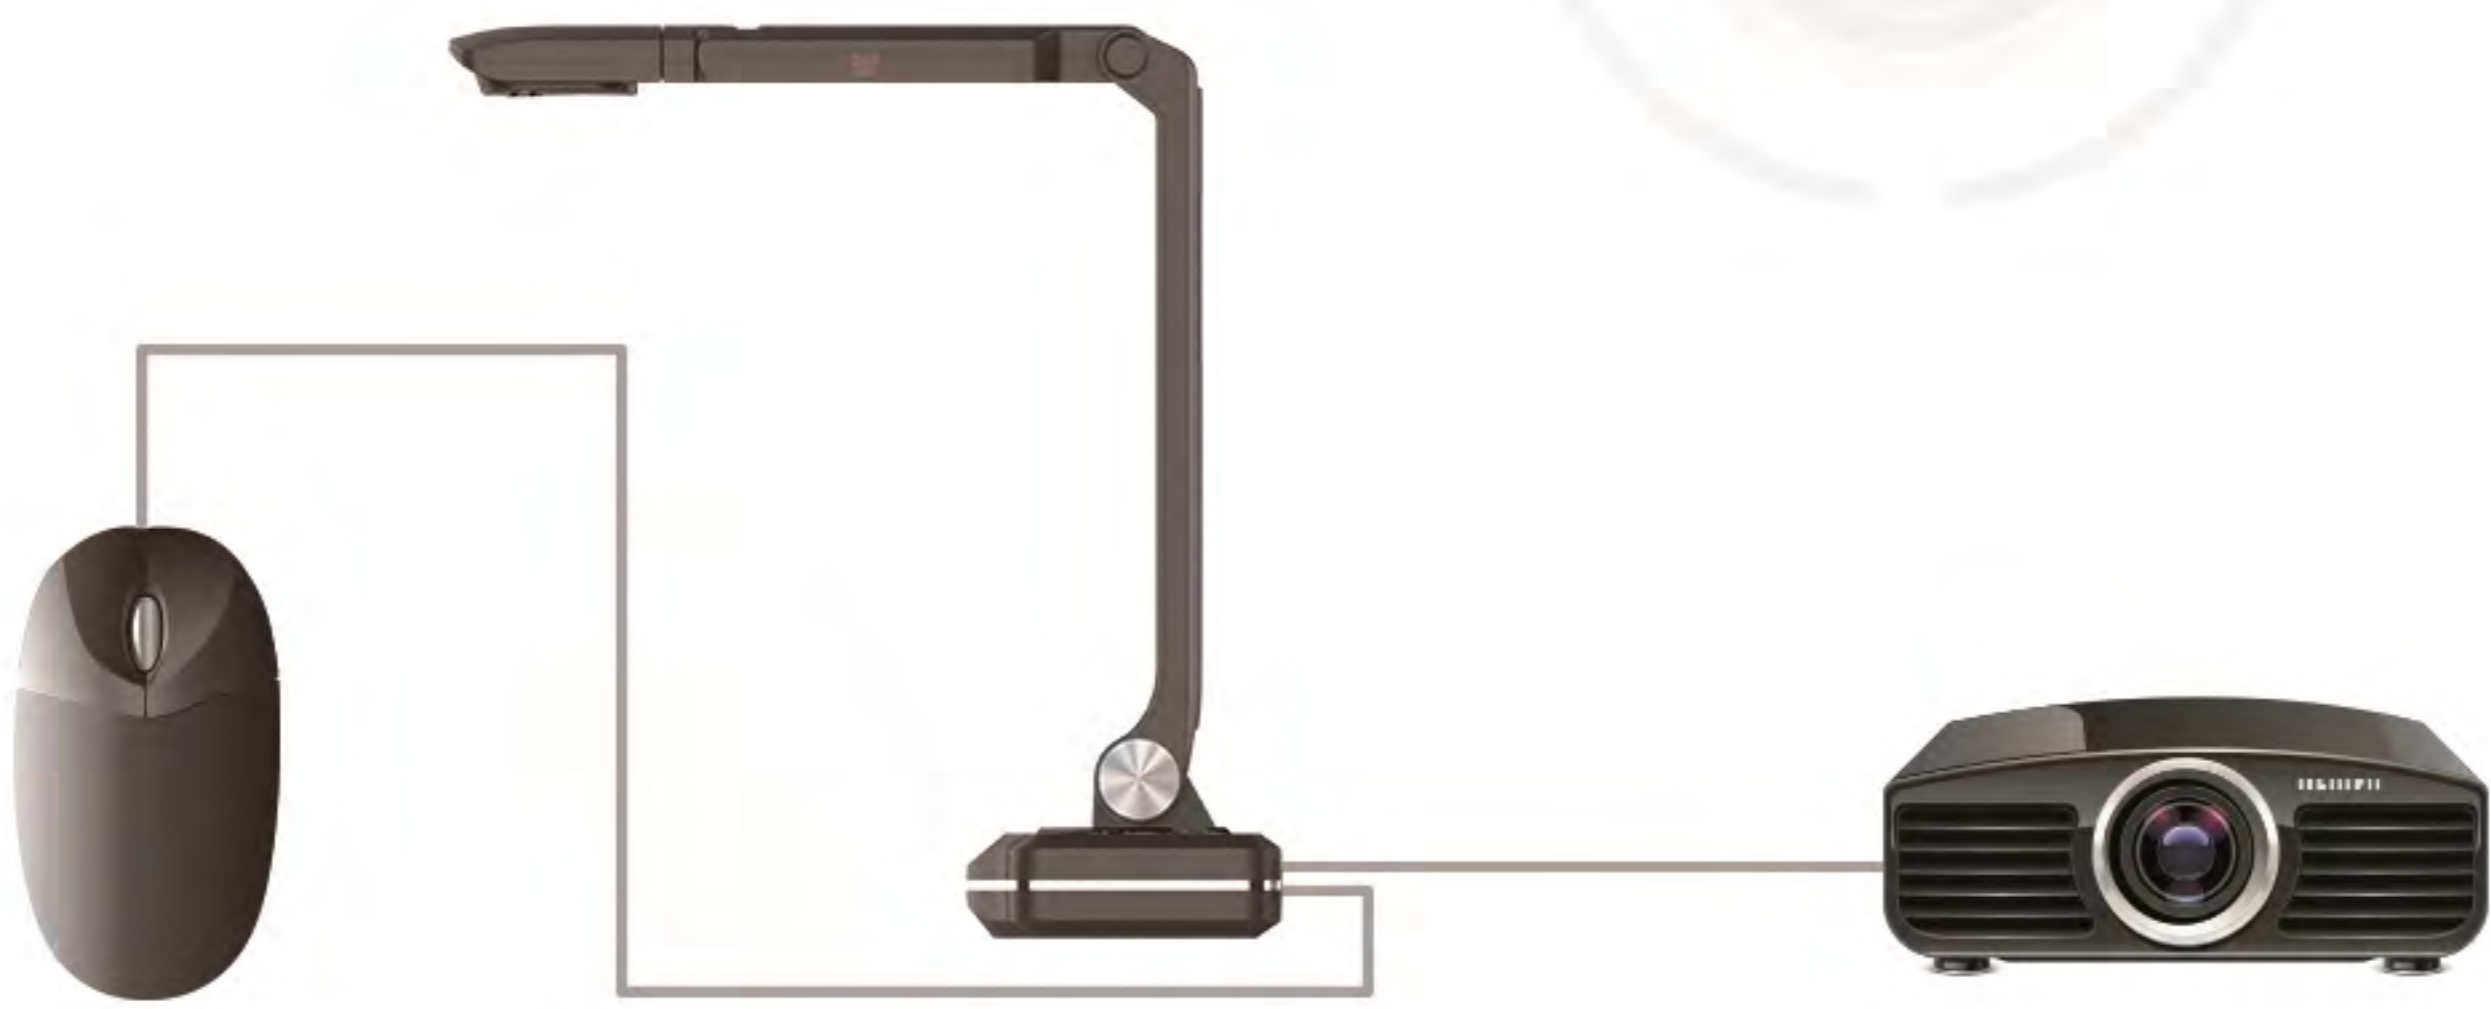

FUTURE CLASS, IQ CLASS

NEW

IQView Interactive Document Camera E3511

Support Touch Device

Directly connect monitors and projectors.
Mouse and wireless tablet control.
Support IQTouch and interactive whiteboard operation.

PC-Less Mode

Recommended Device:
IQTouch

Recommended Device: IQBoards

Camera
180° Rotating

180° Rotating

2 arms, 5 joints

135° Flipping

3D Rotating Base

180° Rotating

135° Flipping

Control Panel on Base

Large and clear controls for easy use

IR Remote

Control document camera
anywhere in classroom

HD Camera

LED with Softbox

0° foldable

Connector Panel

With 32G SD Card.
Output Video signal
via HDMI, VGA

IQView Interactive Document Camera E3511

- ★ 5.0 Mega Pixel CMOS (2592*1944).
- ★ Image capture and processing, Audio & Video Recording.
- ★ Auto Focus & 100x Digital Zoom function.
- ★ Flexible Camera Head with 180° rotation.
- ★ Picture-in-Picture (PIP) Mode.
- ★ Connect directly to Projector / monitor
- ★ 5 level dimmable LED brightness control.
- ★ Built-in Microphone.
- ★ Remote Control included.
- ★ Annotate directly without PC software installation and save into SD card.
- ★ Support touch when connected to IQBoards or IQTouch.