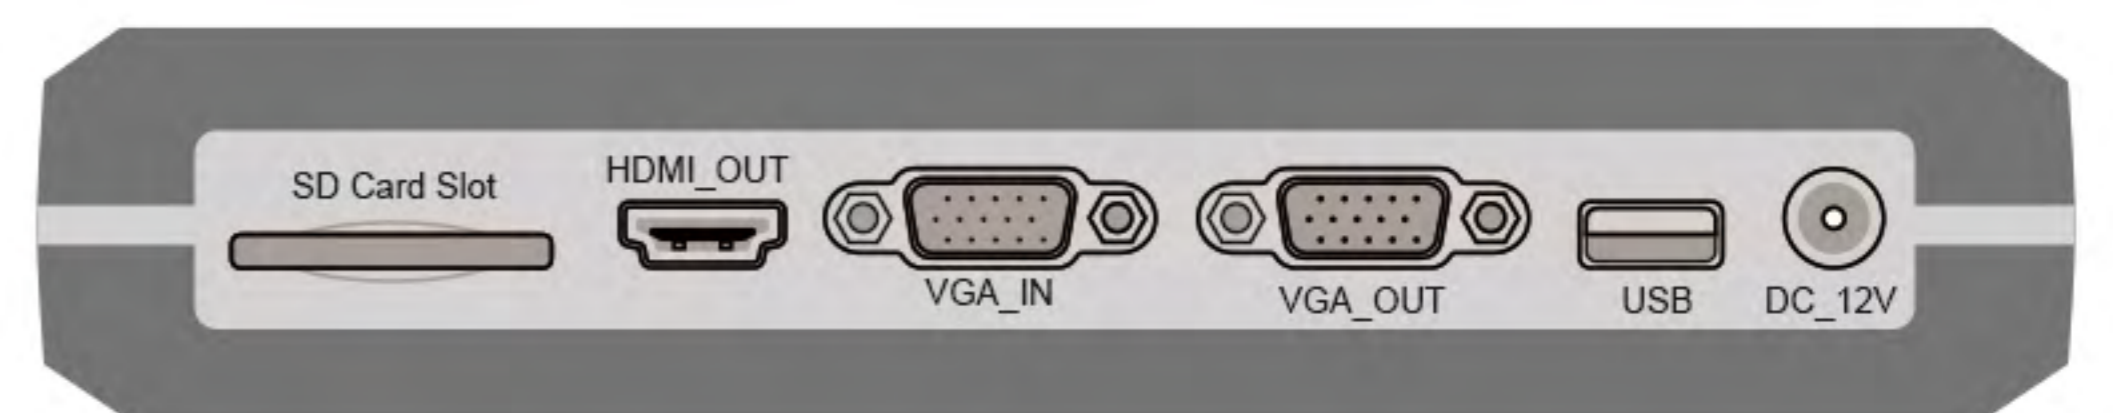

180° Rotating

135° Flipping

Control Panel on Base

Large and clear controls for easy use

IR Remote

Control document camera
anywhere in classroom

HD Camera

LED with Softbox

0° foldable

Connector Panel

With 32G SD Card.
Output Video signal
via HDMI, VGA

IQView Interactive Document Camera E3511

- ★ 5.0 Mega Pixel CMOS (2592*1944).
- ★ Image capture and processing, Audio & Video Recording.
- ★ Auto Focus & 100x Digital Zoom function.
- ★ Flexible Camera Head with 180° rotation.
- ★ Picture-in-Picture (PIP) Mode.
- ★ Connect directly to Projector / monitor
- ★ 5 level dimmable LED brightness control.
- ★ Built-in Microphone.
- ★ Remote Control included.
- ★ Annotate directly without PC software installation and save into SD card.
- ★ Support touch when connected to IQBoards or IQTouch.

↳ Pixels	5M pixels (2592*1944)
Light Source	11 LED with softbox
Digital Zoom	X100
Image Sensor	1/4" CMOS
Focus	Auto
Frame Rate	30fps
Scanning Area	Nearly A3
SNR	≥45dB
Distortion	≤1%
Video Signals	RGB24
Audio	built-in microphone
Interface	VGA / HDMI / USB
Power Supply	DC12V 1A
Operating System	Window XP/Vista/Win7/Win8/Win10
Product Size	W185mm*D115mm*H320mm
Product Weight	1045g